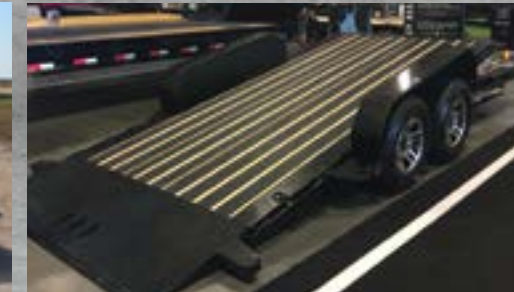

Blackwood Flooring