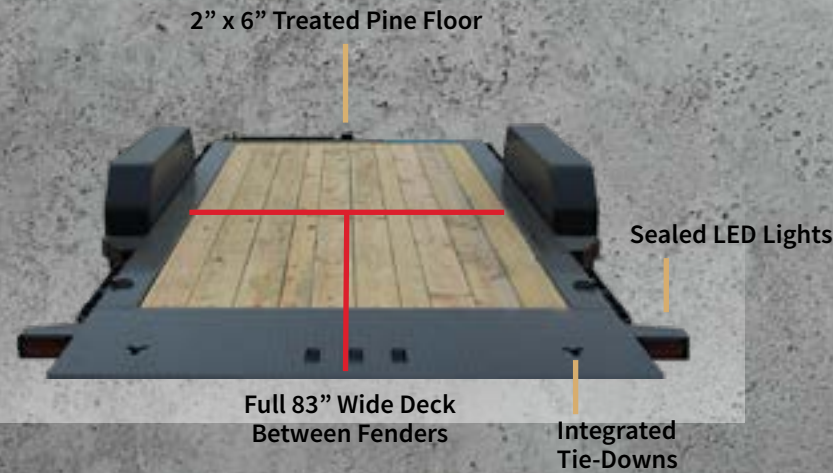

TLB MODEL

Low-Pro Tilt Trailer

2022 TLB

Our 83" wide 14k bumper pull is by far our most popular tilt model. With two 7k Dexter axles and tons of standard features, this model is a perfect fit for the contractor or weekend warrior.

(Also Available in Gooseneck)

STANDARD FEATURES

- 6" Channel Tongue (8.2 lbs/ft)
- 2 - 5200 or 7000 Lb Dexter Torsion Axles
- 2 5/16" Adjustable Coupler
- 3" Structural Crossmembers
- 20" Deck Height
- 11 Degree Loading Angle
- Knife Edge Tail (1/4" Diamond Plate)
- Removable Diamond Plate Fenders
- Rub Rail and Stake Pockets
- 10k Drop-Leg Jack
- 4 Standard 3" D-Rings
- Radial Tires (sizes on p.37)
- E-Z Lube Hubs
- Black Mod Wheels *
- 3" x 10" Cylinder with 1.5" Shaft
- Cambered Dexter Nev-R-Adjust Torsion Axles
- Multi-leaf Slipper Spring Suspension
- Treated Pine Floor
- Lifetime LED Lighting
- All Lighting DOT Approved
- Molded Sealed Harness with Resistors
- 7-Way Receiver Female Plug with Adapter
- Powdura Powder Coat & One Cure Primer

TLB MODEL

Low-Pro Tilt Trailer

2022 BASE SPECS

WIDTH	LENGTH	GVWR	AXLES	TIRE/WHEEL	STATIONARY	WEIGHT
83	16	9990	2 X 5200 lb	225/75R16 6 Hole	0' (Power Tilt Only)	3200
83	18	9990	2 X 5200 lb	225/75R16 6 Hole	2'	3400
83	20	9990	2 X 5200 lb	225/75R16 6 Hole	4'	3500
83	22	9990	2 X 5200 lb	225/75R16 6 Hole	6'	3600
83	18	14000	2 X 7000 lb	235/80R16 8 Hole	2'	3700
83	20	14000	2 X 7000 lb	235/80R16 8 Hole	4'	3800
83	22	14000	2 X 7000 lb	235/80R16 8 Hole	6'	4000
83	24	14000	2 X 7000 lb	235/80R16 8 Hole	8'	4200
83	26	14000	2 X 7000 lb	235/80R16 8 Hole	10'	4400