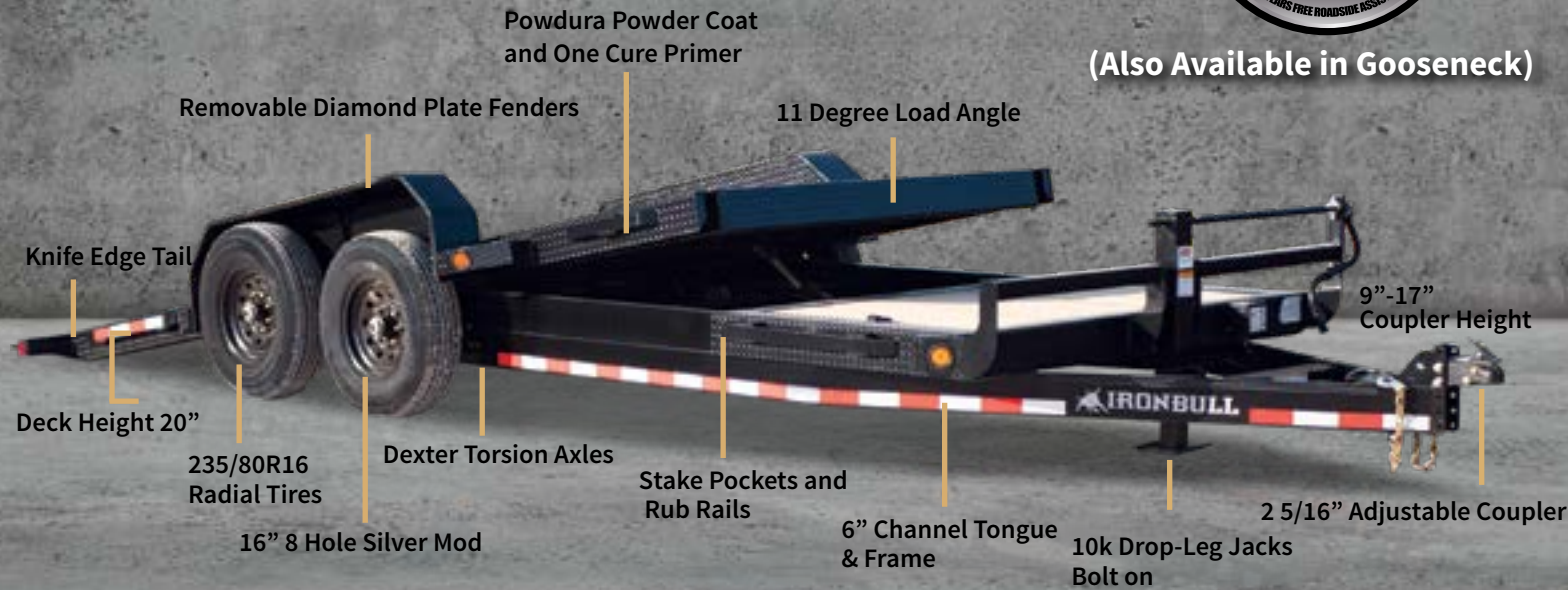

TLB MODEL

Low-Pro Tilt Trailer

2022 TLB

Our 83" wide 14k bumper pull is by far our most popular tilt model. With two 7k Dexter axles and tons of standard features, this model is a perfect fit for the contractor or weekend warrior.

(Also Available in Gooseneck)

STANDARD FEATURES

- 6" Channel Tongue (8.2 lbs/ft)
- 2 - 5200 or 7000 Lb Dexter Torsion Axles
- 2 5/16" Adjustable Coupler
- 3" Structural Crossmembers
- 20" Deck Height
- 11 Degree Loading Angle
- Knife Edge Tail (1/4" Diamond Plate)
- Removable Diamond Plate Fenders
- Rub Rail and Stake Pockets
- 10k Drop-Leg Jack
- 4 Standard 3" D-Rings
- Radial Tires (sizes on p.37)
- E-Z Lube Hubs
- Black Mod Wheels *
- 3" x 10" Cylinder with 1.5" Shaft
- Cambered Dexter Nev-R-Adjust Torsion Axles
- Multi-leaf Slipper Spring Suspension
- Treated Pine Floor
- Lifetime LED Lighting
- All Lighting DOT Approved
- Molded Sealed Harness with Resistors
- 7-Way Receiver Female Plug with Adapter
- Powdura Powder Coat & One Cure Primer

TLB MODEL

Low-Pro Tilt Trailer

2022 BASE SPECS

WIDTH	LENGTH	GVWR	AXLES	TIRE/WHEEL	STATIONARY	WEIGHT
83	16	9990	2 X 5200 lb	225/75R16 6 Hole	0' (Power Tilt Only)	3200
83	18	9990	2 X 5200 lb	225/75R16 6 Hole	2'	3400
83	20	9990	2 X 5200 lb	225/75R16 6 Hole	4'	3500
83	22	9990	2 X 5200 lb	225/75R16 6 Hole	6'	3600
83	18	14000	2 X 7000 lb	235/80R16 8 Hole	2'	3700
83	20	14000	2 X 7000 lb	235/80R16 8 Hole	4'	3800
83	22	14000	2 X 7000 lb	235/80R16 8 Hole	6'	4000
83	24	14000	2 X 7000 lb	235/80R16 8 Hole	8'	4200
83	26	14000	2 X 7000 lb	235/80R16 8 Hole	10'	4400

2021 TLB Optional Features

102 Wide Deck Available

Blackwood Flooring

Three 7K Axles

Full Power Tilt

Gravity Tilt

Gooseneck Available