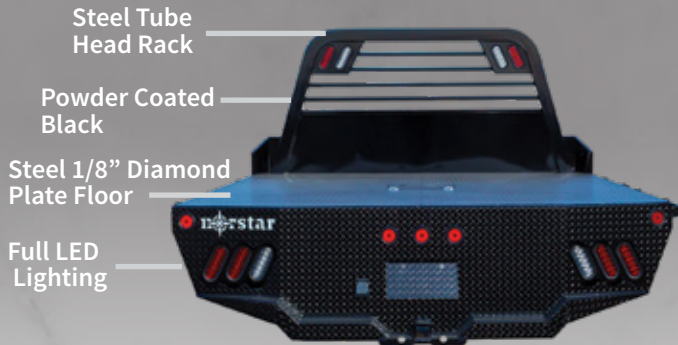

SR MODEL

Diamond Plate Side Rails with Stake Pockets and Rub Rail

2023 SR

The Norstar SR model is our flagship truck bed. Durable diamond plate construction, Structural Steel Frame and a 18.5k rated hitch will make this your everyday task-ready truck bed for years to come.

STANDARD FEATURES

- Structural Steel Frame
- 2.5" 18.5k Rated Receiver
- 30k Rated 2 5/16" GN Ball
- 4" Runner Channels (Adjustable on 84", 8'6" Only)
- Formed 3 x 3/16" Channel Cross Members
- Steel Tube Head Rack with Cross Bars, Tail and Reverse Lights
- Steel 1/8" Diamond Plate Floor
- Built-In Gooseneck Well with Ball Mounted and Diamond Plate Lid
- Angled Fuel Filler Neck and DEF Ready
- 11 Ga Skirted Rear Bumper
- 1/8" Diamond Plate Construction

- Primer & Powder Coated Black
- 2.5" LED Reflective Marker Lights
- 4 Clear 6" Oval LED Reverse Lights
- 6 Red 6" Oval LED ST/TL/TN Lights
- Single LED License Plate Light
- All Lighting DOT Approved
- Molded Sealed Harness with Resistors
- 4/5 & 7 Way Receiver Female Plug with Adapter
- Adjustable Mudflap Brackets
- 7 Way Plug in Gooseneck Well